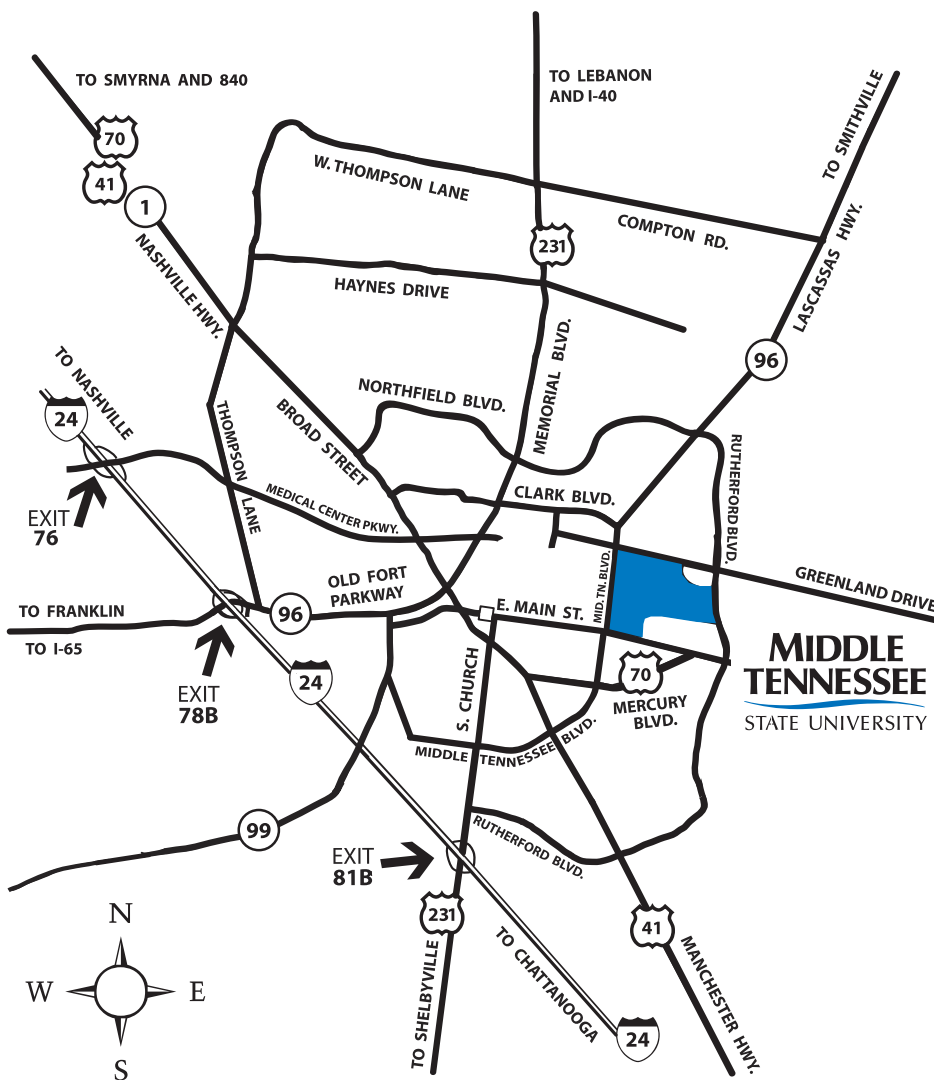

OR

Take I-24E to Murfreesboro exit 78B. Merge onto Old Fort Parkway (Hwy. 96E) and drive 2.1 miles. Turn right onto Broad Street (US-41S/US-70S). Go .4 miles and turn left onto West Main Street. Proceed 1.5 miles and turn left onto Old Main Circle (MTSU entrance).

From Chattanooga:

Take I-24W toward Nashville, Murfreesboro exit 81. Turn right onto Church Street (US-231N). Drive .9 miles and turn right onto Middle Tennessee Blvd. Go another 1.9 miles and turn right onto Main Street. Make an immediate left onto Old Main Circle (MTSU entrance).

From Knoxville:

Take I-40W to Nashville/ Lebanon and exit #235 onto 840W. Take the Murfreesboro/ Smyrna exit (US-41S/US-70S, exit 55A). Merge onto US-41S/70S (Broad Street). Drive 4.5 miles and turn left onto West Main Street. Go another 1.5 miles and turn left onto Old Main Circle (MTSU entrance).

From Columbia:

Take I-65N to TN 840E (exit #59). Take exit #53A onto I-24E towards Chattanooga. Take either exit #76 or #78B and follow the directions from Nashville above.

From Memphis:

Take I-40E to Nashville and then I-440 to I-24E. Continue using directions from Nashville (above).

**MIDDLE
TENNESSEE**
STATE UNIVERSITY

The Admissions Office is located in 208 Cope Administration Building, which is on your left as you enter campus at the entrance on E. Main St. A visitor parking permit is required for longer stays.

More detailed directions are available at www.mtsu.edu