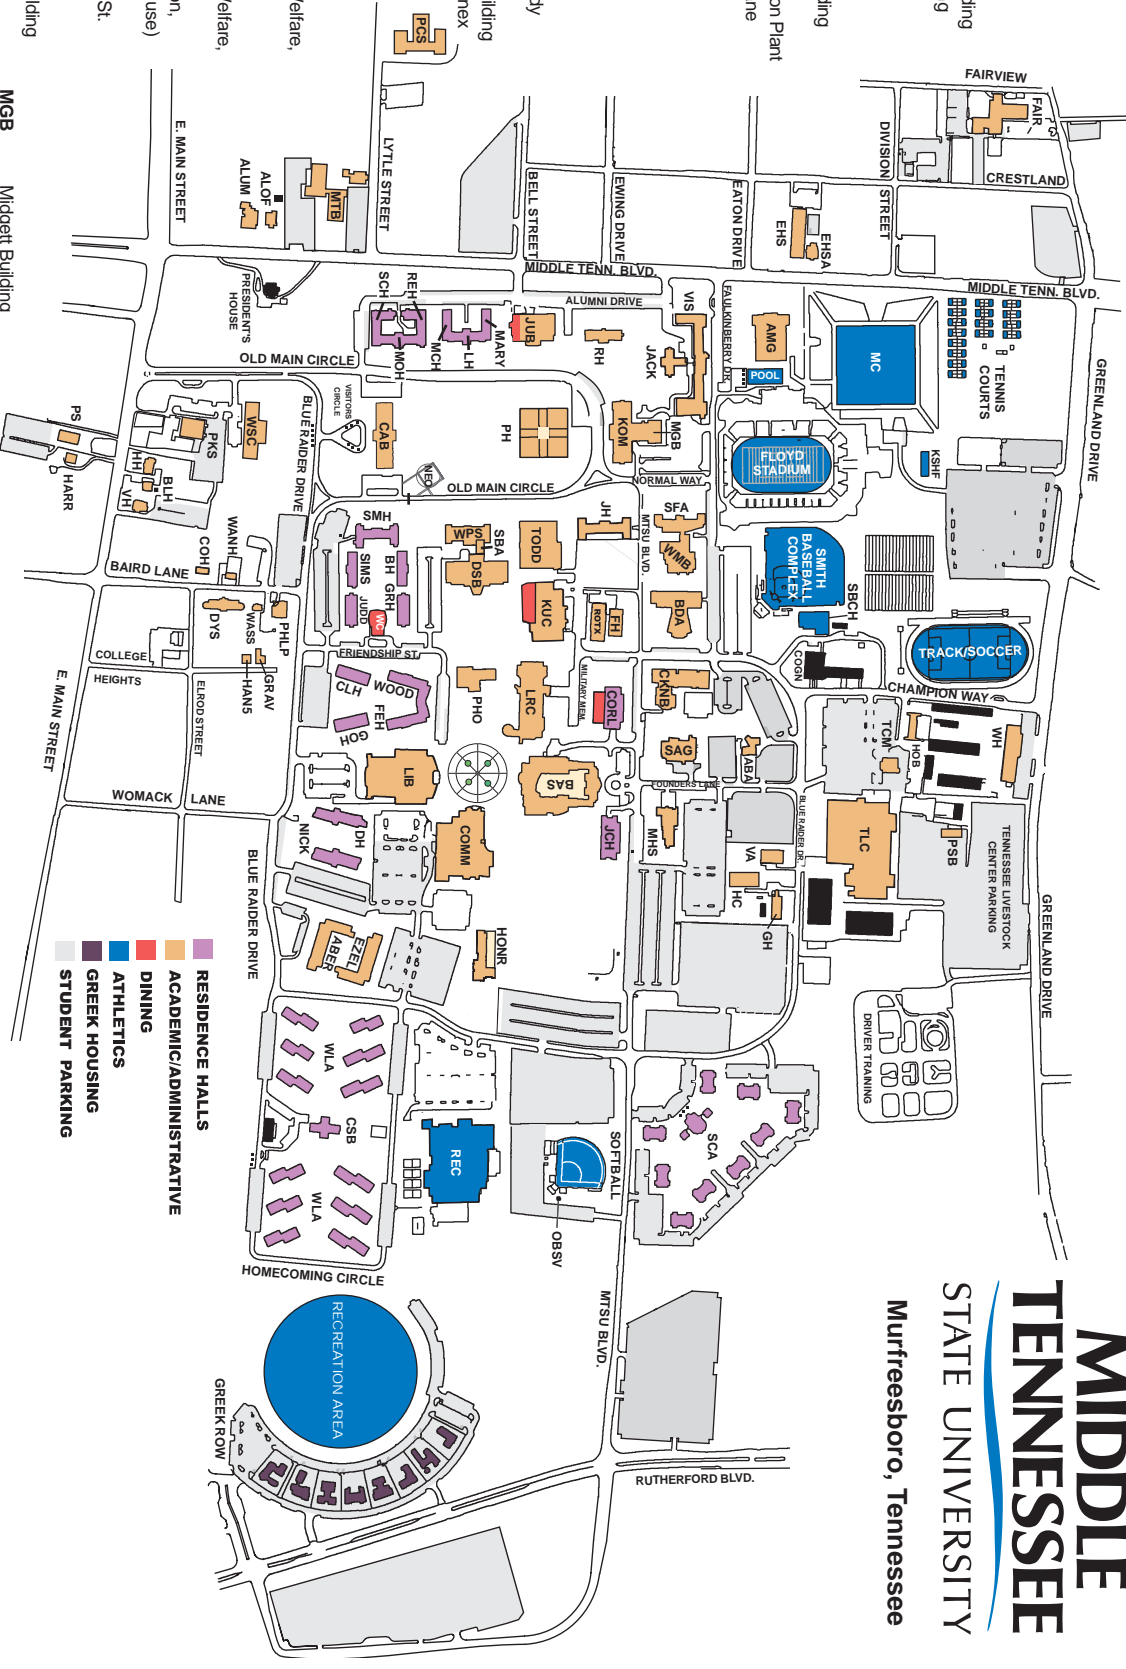

- MGB Midgett Building
- MHS McFarland Health Services
- MOH Monahan Hall
- MTB Middle Tennessee Building
- NEO Naked Eye Observatory
- NICK Nicks Hall
- OBVS Observatory
- PCS Pittard Campus School
- PH Peck Hall
- PHLP Project HELP
- PHO Photography Building
- PKS Parking Services Building, 1403 E. Main
- POOL Natatorium
- PS Public Safety, 1412 E. Main Street
- PSB Printing Services Building
- REC Recreation Center

- REH Reynolds Hall
- RH Rutledge Hall
- ROTX ROTC Annex
- SAG Stark Agribusiness and
- SBA AgriScience Center
- SBCH Stephen B. Smith
- SCA Baseball Clubhouse
- SCCH Scarlett Commons Apartments 1-9
- SCH Schardt Hall
- SFA Saunders Fine Arts Building
- SIMS Sims Hall
- SMH Smith Hall
- TCM Telecommunications Building
- TLC Tennessee Livestock Center

- TODD Andrew L. Todd Hall
- VA Vocational Agriculture
- VH Dept. of Criminal Justice Admin., 1421 E. Main St. (Vaughn House)
- VIS Voorhies Industrial Studies
- WANH Internal Audit (Wansley House)
- WASS Budget Office (Wassom House)
- WC Woodmore Cybercare
- WH Warehouse (Maintenance Complex)
- WLA Warehouse Lane Apartments A-L
- WMB Wright Music Building
- WOOD Wood Hall
- WPS Wisser-Patten Science Hall
- WSC Wood-Stegall Center (Development and University Relations)

MIDDLE TENNESSEE
STATE UNIVERSITY
Murfreesboro, Tennessee